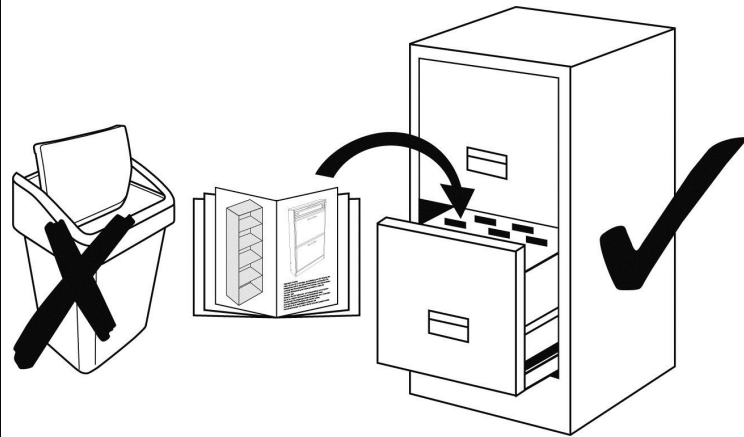

MISTRAL

- design for your life

31028-E5

PZ2